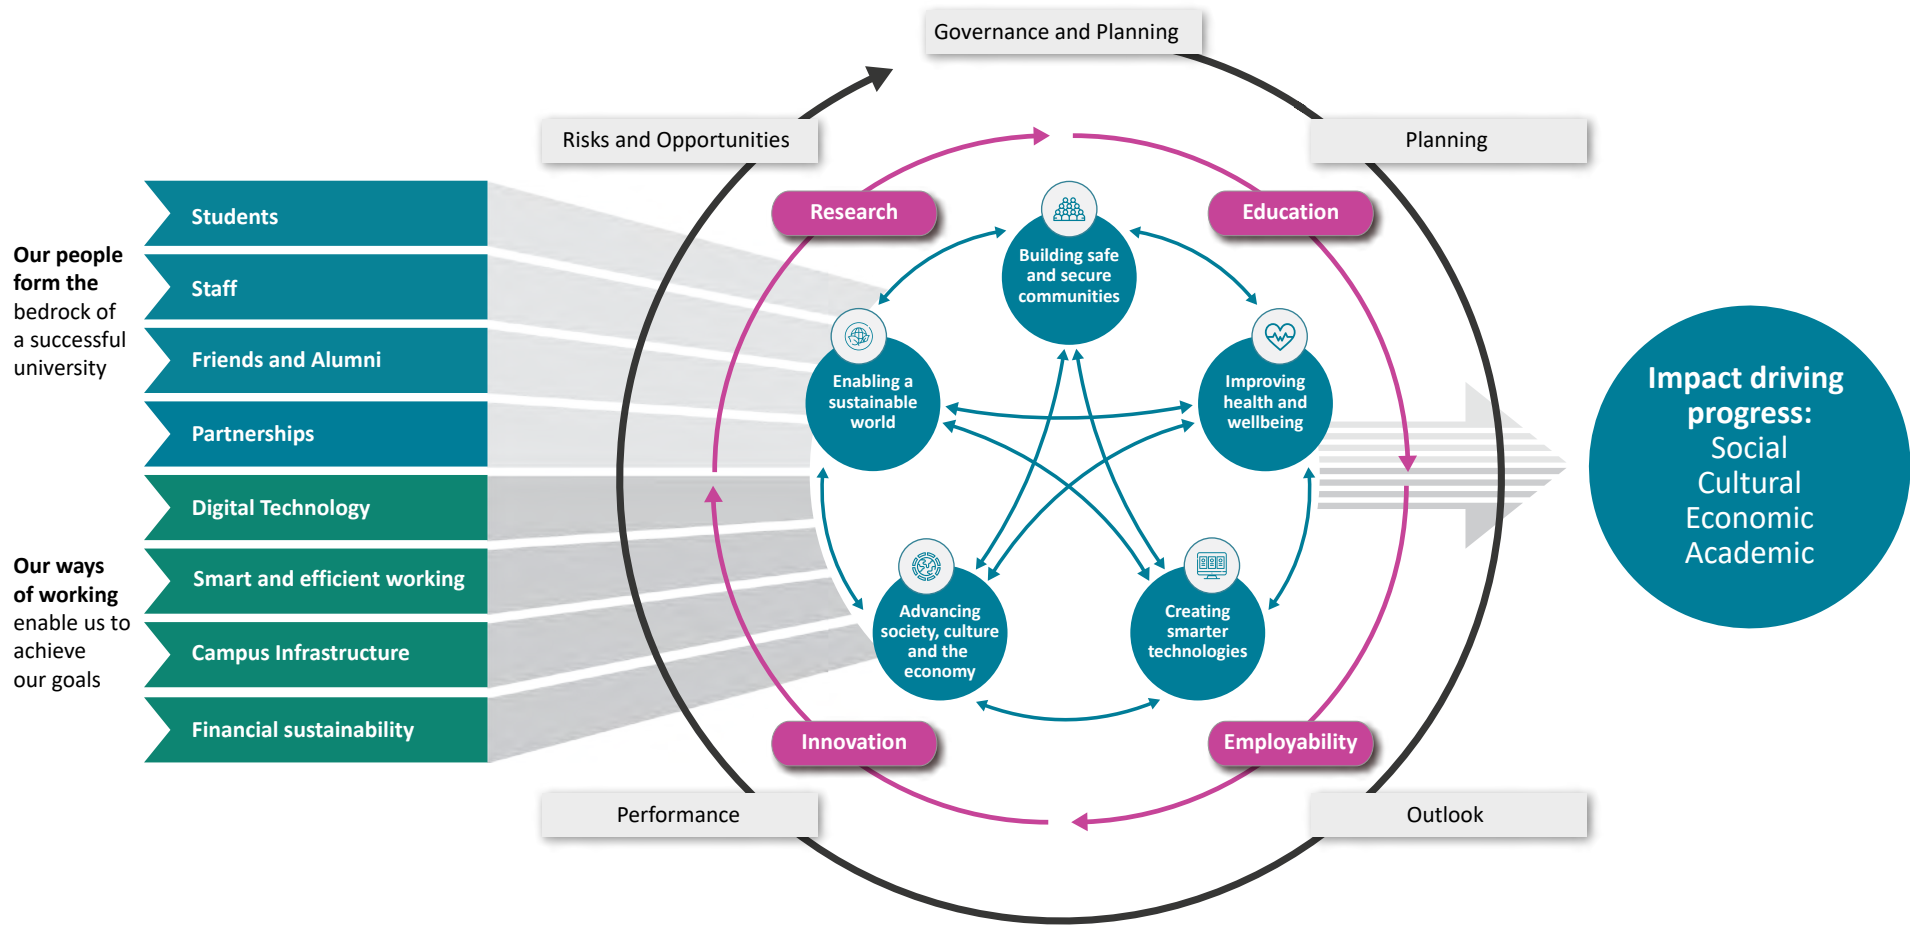

AMBITION

Our innovation and excellence in both education and research generate ideas that transform lives and communities. We will be Australia's most progressive and responsive university, leading in blending digital capability with our distinctive campus precincts. We will leverage strong partnerships to maximise the social, cultural and economic impact we deliver regionally, nationally and globally.

VALUES

Our values reflect what we believe and guide our actions

Excellent

Inclusive

Brave

Dynamic

Sustainable

Ethical