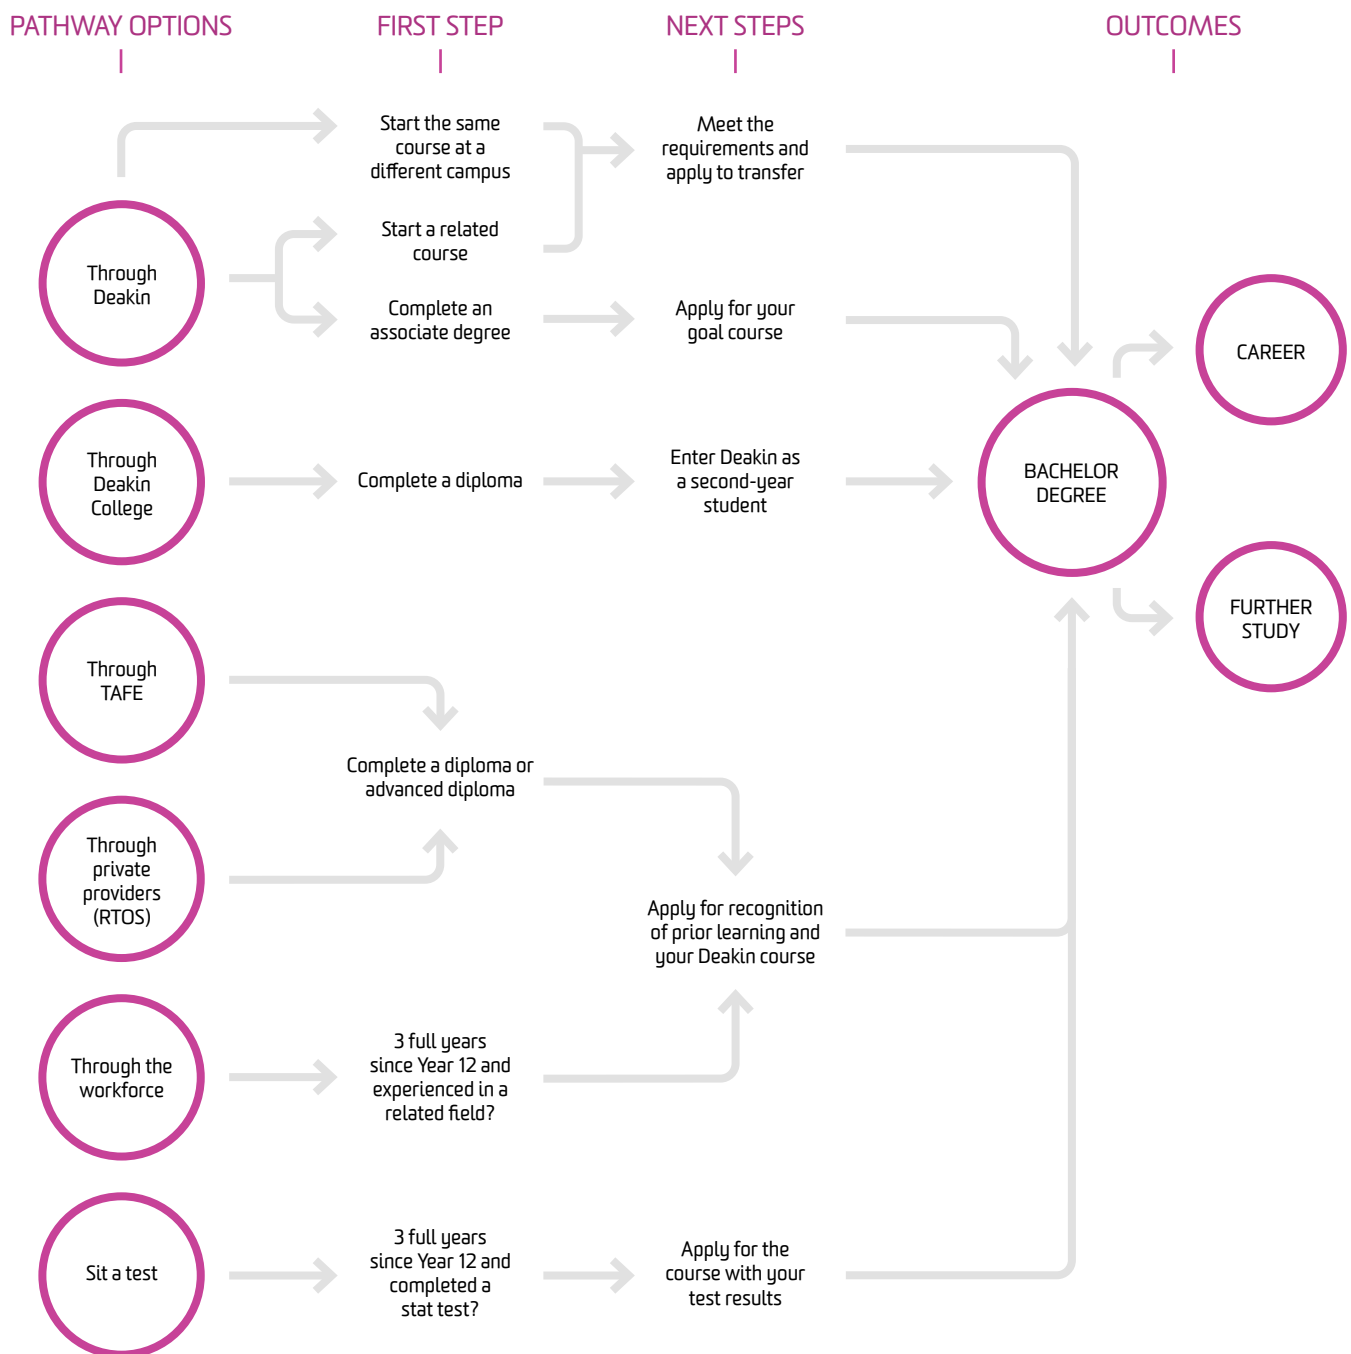

Find your pathway to study at Deakin

There are many different ways to get into a bachelor degree at Deakin. No matter your ATAR or education history, whether you have just finished high school or are returning to study, we're here to help you find your pathway to Deakin – and your ideal career.

What are pathways?

Pathways are alternative entry options for getting into your dream bachelor degree at Deakin. They enable you to gain experience through study or work to meet the entry requirements of your chosen course.

Each year almost 7000 students take a non-traditional path to pursuing their dream career. Are you ready to join them and secure your future at Victoria's #1 university for overall educational experience?¹

1 2020 Student Experience Survey, based on undergraduate students, UA benchmark group Victorian universities.