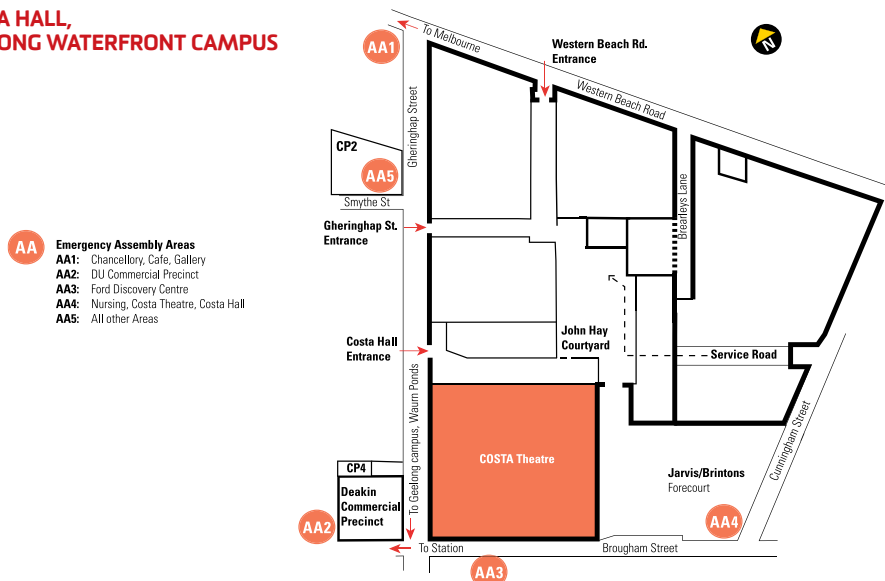

EVACUATION ASSEMBLY POINTS

COSTA HALL, GEELONG WATERFRONT CAMPUS

EVACUATION PROCEDURES

On the sounding of the alert tone:

Beep ... beep ...

- Stand by and wait for further instruction

On the sounding of the evac tone: