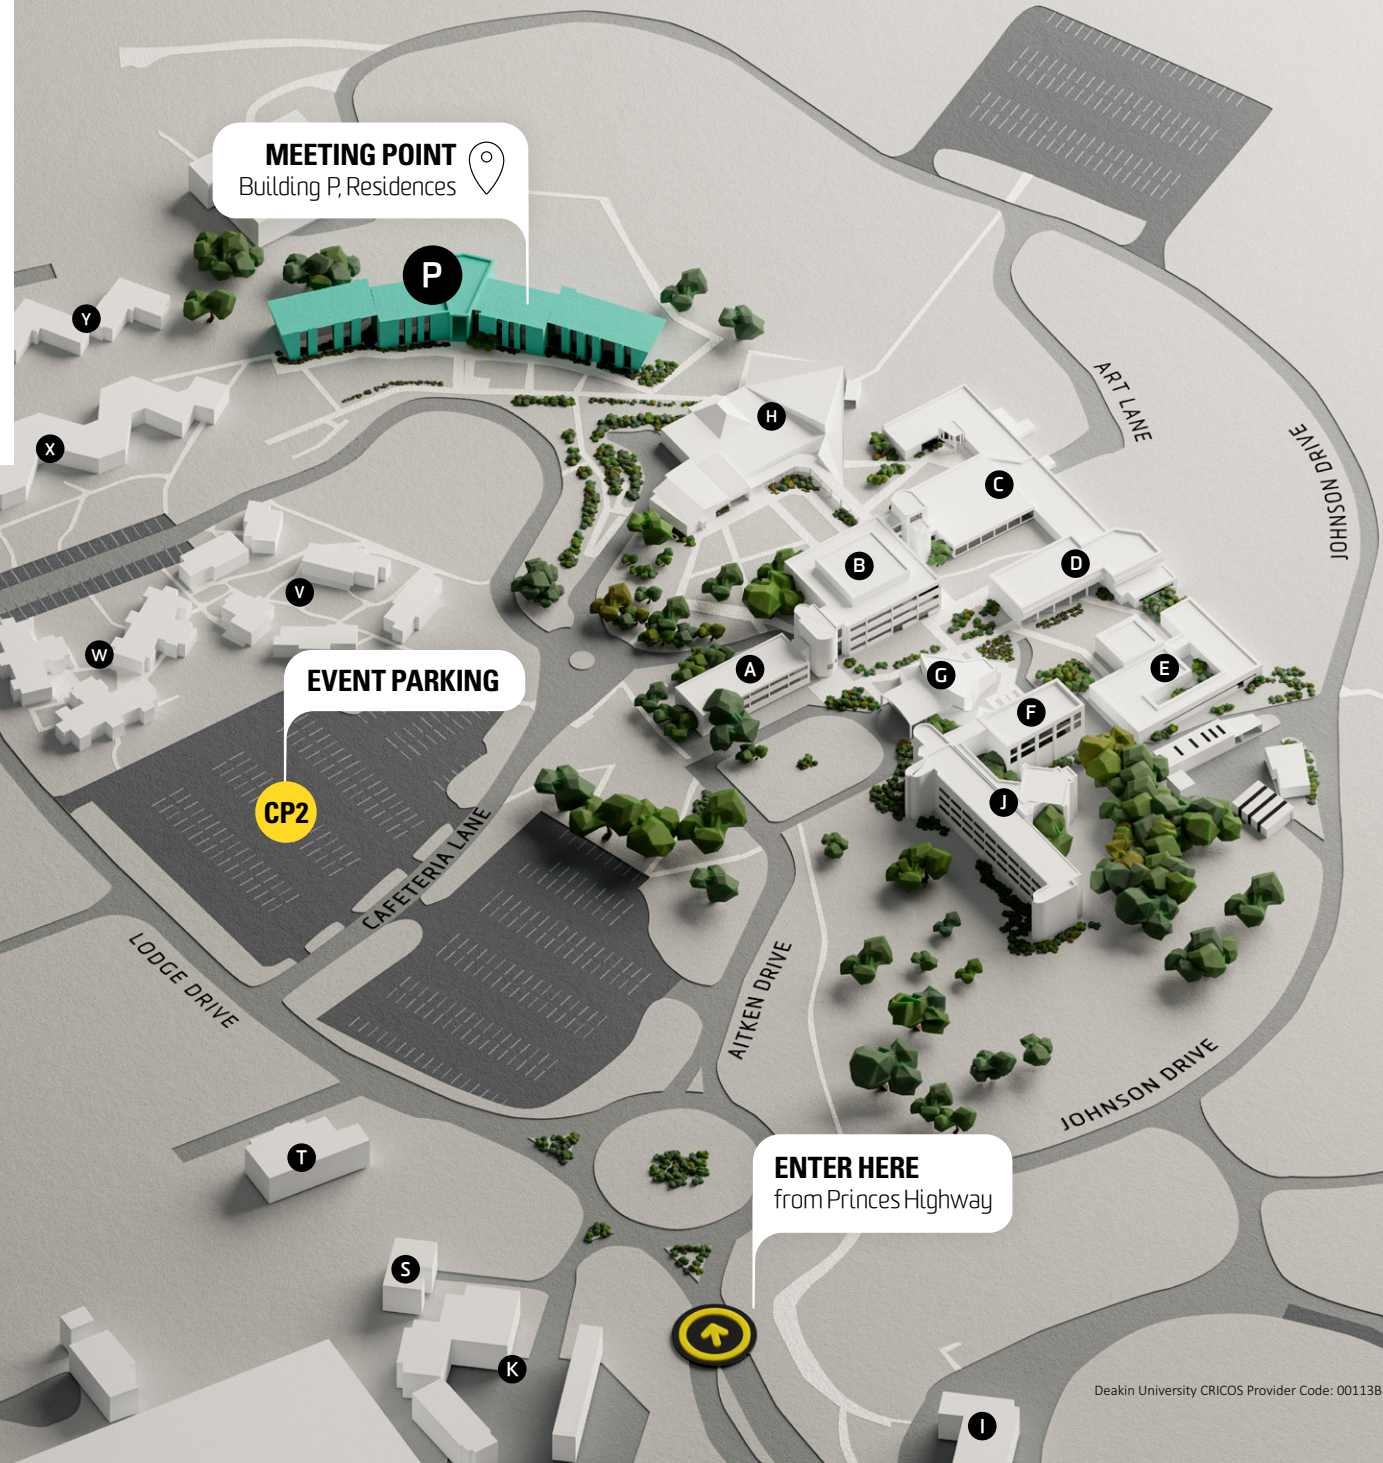

CHANGE OF PREFERENCE EVENTS

WARRNAMBOOL CAMPUS

Princes Highway, Warrnambool

FRIDAY 13 DECEMBER | 10am–3pm

MEETING POINT
Building P, Residences

P

EVENT PARKING

CP2

ENTER HERE
from Princes Highway

P

Event parking is in CP2
Parking is free in white bays only